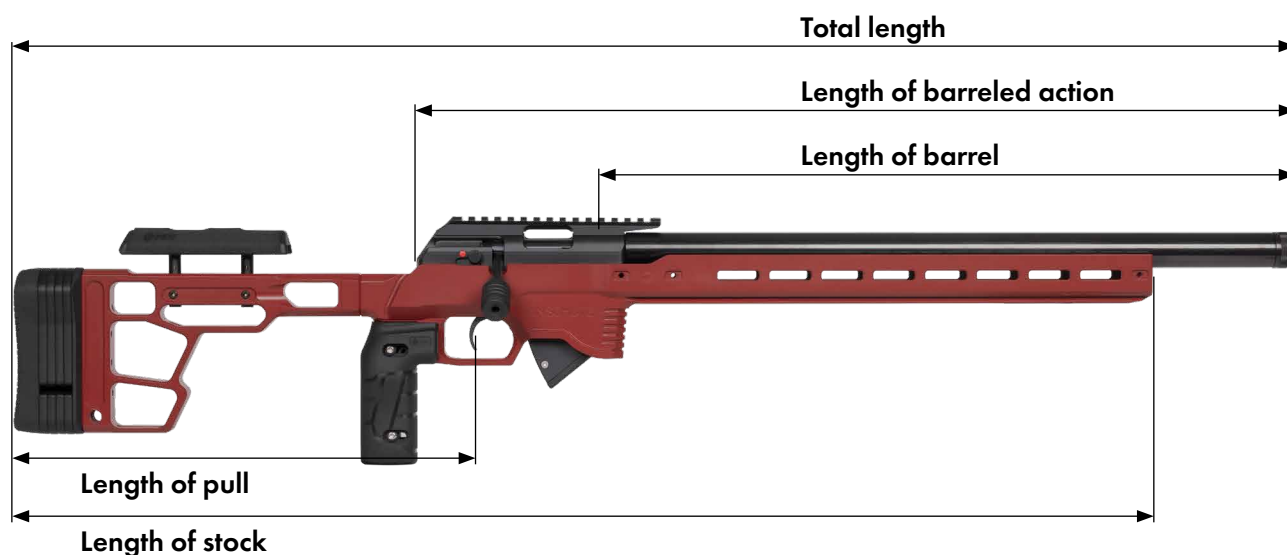

1761 APR ACC GEN2 Crimson Red

APR | Small bore

Depending on the selected configuration, the technical specifications and illustration of your rifle will differ.

This ANSCHÜTZ category C sporting rifle (bolt-action rifle) (rimfire or center fire) has been manufactured for the intended use in target shooting. The use of this civil sporting rifle is exclusively subject to the intended use and the respectively valid laws. The model is to be used exclusively for sports use on the approved shooting ranges (for sports disciplines) and may only be used by persons with an appropriate gun license.

APR | Small bore

Total weight approx. **.5.600 g**
Total Length. **.965 - 990 mm**

Stock

Designation ACC Premier Gen2 (MDT)
 Material Aluminum, synthetic
 Length of stock 850 - 875 mm
 Length of pull 325 - 350 mm
 Weight of stock, approx. 2.160 g
 Butt plate. Rubber butt plate

Barreled Action

Designation 1761 APR

With barrel 22" (560 mm)

Length of barreled action 680 mm
 Length of barrel 22" (560 mm)
 Muzzle diameter 28 mm
 Barrel thread. M18x1
 Weight of barreled action, approx. 3.440 g
 Mounting platform Picatinny rail with 30 MOA pre-tilt