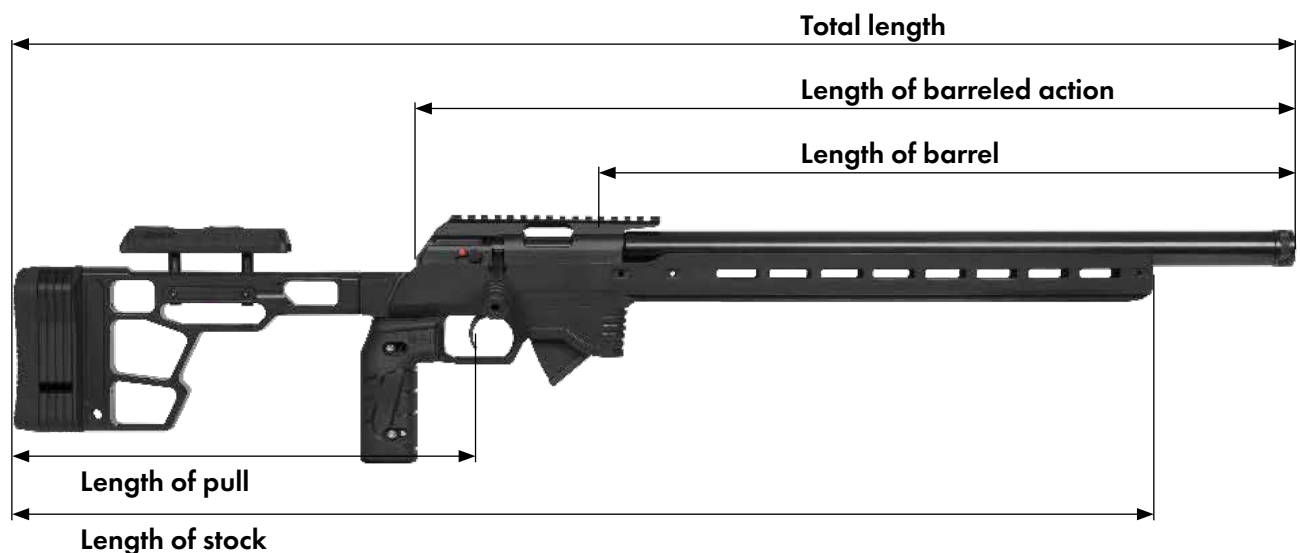

1761 APR ACC GEN2 Black

APR | Small bore

Depending on the selected configuration, the technical specifications and illustration of your rifle will differ.

This ANSCHÜTZ category C sporting rifle (bolt-action rifle) (rimfire or center fire) has been manufactured for the intended use in target shooting. The use of this civil sporting rifle is exclusively subject to the intended use and the respectively valid laws. The model is to be used exclusively for sports use on the approved shooting ranges (for sports disciplines) and may only be used by persons with an appropriate gun license.

1761 APR ACC GEN2 Black

APR | Small bore

Total weight approx. **.5.600 g**
Total Length. **.965 - 990 mm**

Stock

Designation ACC Premier Gen2 (MDT)
 Material Aluminum, synthetic
 Length of stock 850 - 875 mm
 Length of pull 325 - 350 mm
 Weight of stock, approx. 2.160 g
 Butt plate. Rubber butt plate

Barreled Action

Designation 1761 APR

With barrel 22" (560 mm)

Length of barreled action 680 mm
 Length of barrel 22" (560 mm)
 Muzzle diameter 28 mm
 Barrel thread. M18x1
 Weight of barreled action, approx. 3.440 g
 Mounting platform Picatinny rail with 30 MOA pre-tilt

Set as two stage trigger

Trigger weight, factory set at 750 g
 Adjustment of the trigger weight 750 - 1.200 g
 Cant of the trigger blade - right/left 11 mm
 Adjustment of the trigger blade - forward/backward 23 mm